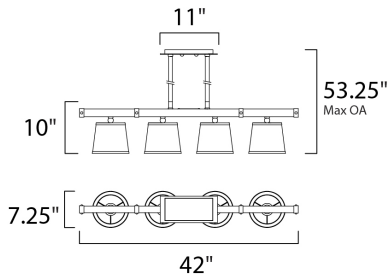

*max overall height of fixture

MEASUREMENTS

- DIMENSION : 42" L x 7.25" W x 10" H
- MAX OAH : 53.25" OAH
- CANOPY : 5.25" W x 1" H x 11" L
- HANGING WEIGHT : 12.1 lb

LAMPING

- INPUT VOLTAGE : 120V
- LUMENS : 0 Rated
- BULB : 4 x 60W Incandescent E26 Medium , 240W Total
- BULB INCLUDED : (Not Included)
- DIMMABLE : Yes