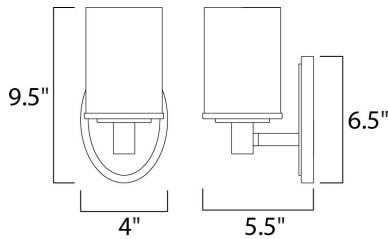

MEASUREMENTS

DIMENSION : 4" W x 9.5" H x 5.5" Ext
 BACK PLATE : 4.5" W x 6.5" H
 HANGING WEIGHT : 2.16 lb

LAMPING

INPUT VOLTAGE : 120V
 LUMENS : 0 Rated
 BULB : 1 x 60W Incandescent E26 Medium , 60W Total
 BULB INCLUDED : (Not Included)
 DIMMABLE : Yes