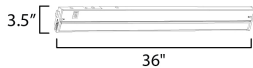

PRODUCT DESCRIPTION

MEASUREMENTS

DIMENSION : 36" L x 3.5" W x 1" H
 HANGING WEIGHT : 2.55 lb

LAMPING

INPUT VOLTAGE : 120V
 LUMENS : 1,900 Rated (1,730 Del.)
 BULB : 1 x 18W LED PCB Integrated , 18W Total
 BULB INCLUDED : (Integrated)
 DIMMABLE : Y
 CRI : 90 CRI
 COLOR_TEMP : 27-30-35-40-50K

FINISHES OPTION

-  Bronze
-  Satin Nickel
-  White

MATERIAL

Aluminum + LED + PC

RATINGS

cETLus
 Dry Location
 Energy Star
 JA8 Listed

ADDITIONAL

RATED LIFE 35000 Hours
 OPERATING TEMPERATURE:
 -20°C (-4°F), 40°C (104°F)